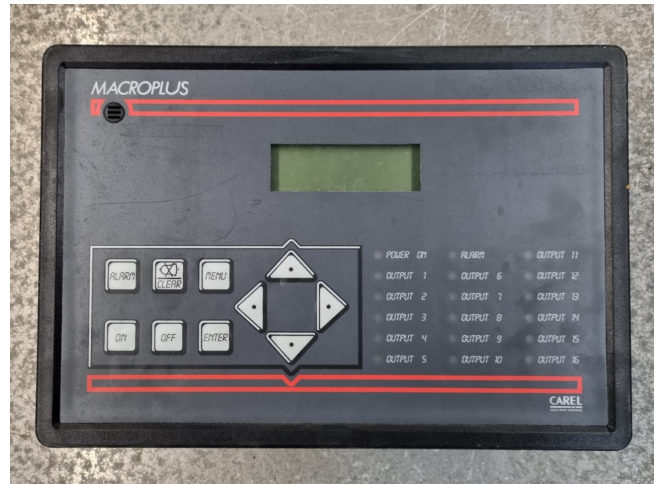

## Specifications

Brand	Carel
Type	MACRONEW01
Specification	Controller
Remarks	290x200x100 mm (LxWxH)